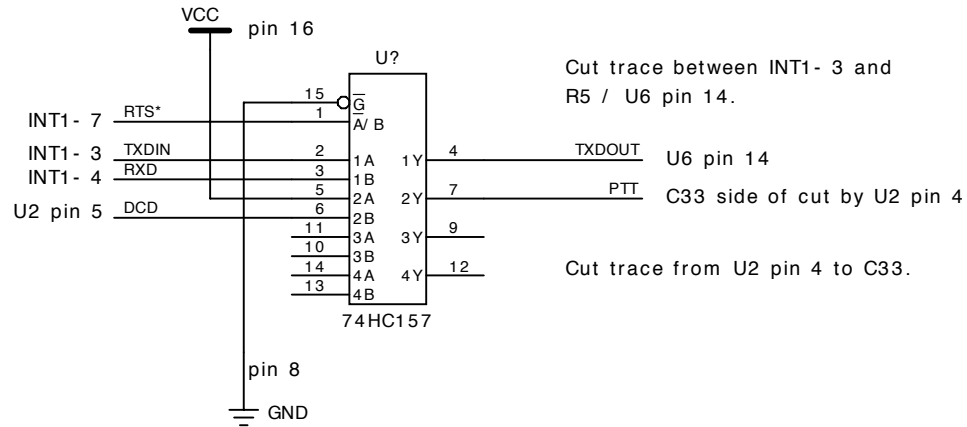

# Repeater Modification for Kantronics DE- 1200 Modem

## Bdale Garbee, N3EUA

Repeater Mod to DE- 1200 Modem

15 Dec 1991

A4  
N3EUA  
1 1